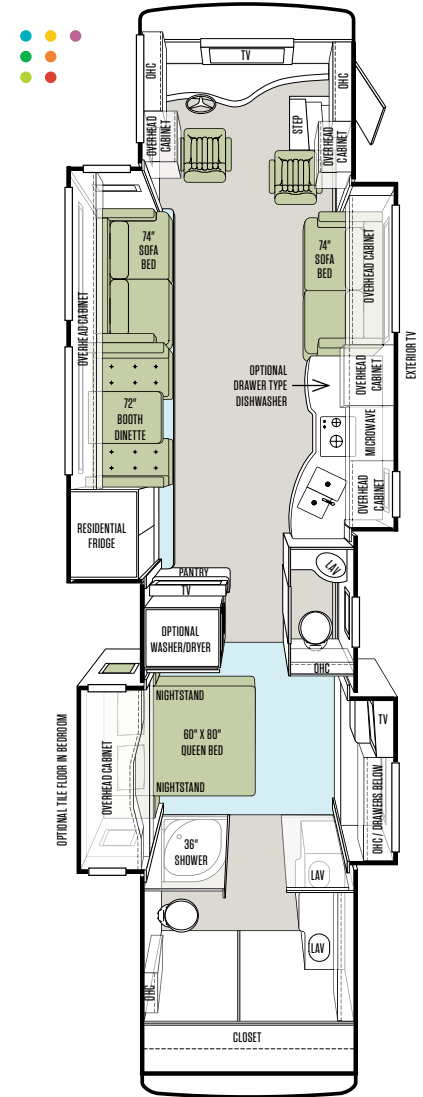

43 QGP

AVAILABLE OPTIONS