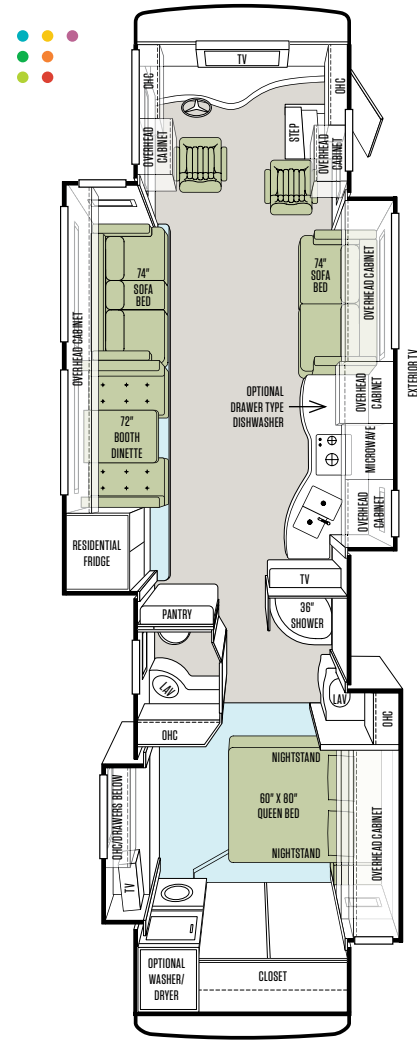

FLOOR PLANS

36 QSP

40 QBP

40 QXP

43 QGP

AVAILABLE OPTIONS