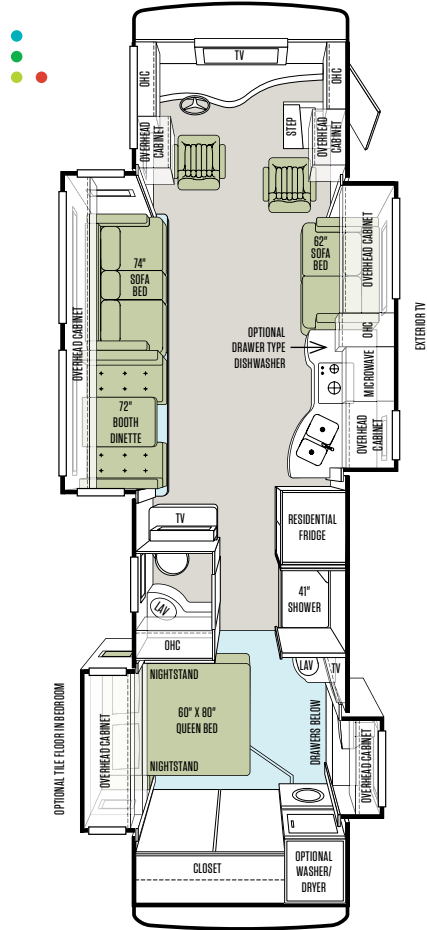

FLOOR PLANS

36 QSP