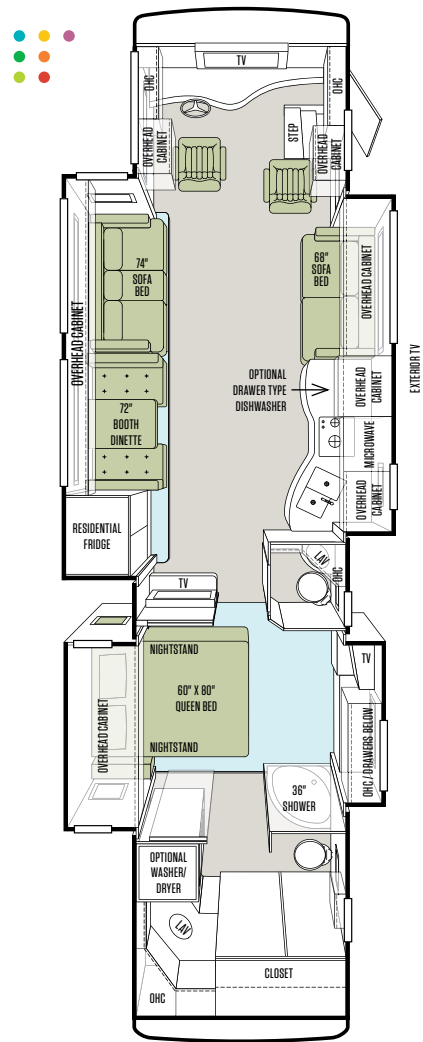

FLOOR PLANS

36 QSP

40 QBP

40 QXP

43 QGP

AVAILABLE OPTIONS